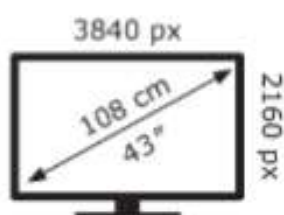

LG Electronics

43QNED7EB3C

**51** kWh/1000h

ABCDEF**G**  
**HDR**  
**77** kWh/1000h

2019/2013

LG Electronics

43QNED7EB3C

**51** kWh/1000h