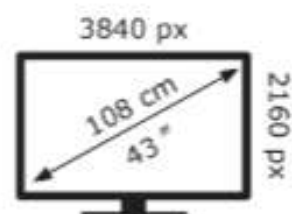

51 kWh/1000h

ABCDEF**G**
HDR
77 kWh/1000h